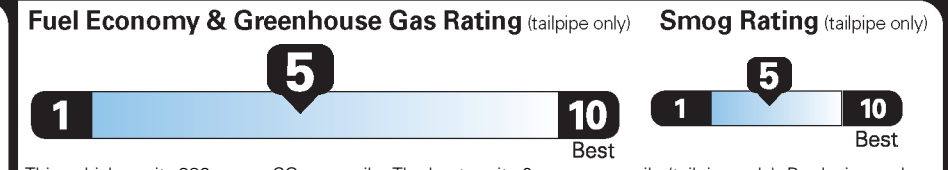

INCLUDED ON THIS VEHICLE

(MSRP)

EQUIPMENT GROUP 200A

OPTIONAL EQUIPMENT/OTHER

2018 MODEL YEAR	
ICED MOCHA METALLIC	695.00
.AM/FM SINGLE CD/MP3 RADIO	
NE SPECIAL EDITION DISC PKG	NO CHARGE
POWER MOONROOF	1,200.00
50 STATE EMISSIONS	NO CHARGE
SELECT PLUS PACKAGE	1,145.00
.POWER TRUNK-LID	
.NAVIGATION SYSTEM	
FRONT LICENSE PLATE BRACKET	NO CHARGE

PRICE INFORMATION

BASE PRICE	$39,245.00
TOTAL OPTIONS/OTHER	3,040.00
TOTAL VEHICLE & OPTIONS/OTHER DESTINATION & DELIVERY	42,285.00 925.00
TOTAL BEFORE DISCOUNTS	43,210.00
NE SPECIAL EDITION DISC	- 750.00
TOTAL SAVINGS	- 750.00

RESIDENCY RESTRICTIONS APPLY TO DISCOUNTS/SAVINGS - BASED ON CUSTOMER ZIP CODE. SEE DEALER FOR DETAILS.

TOTAL MSRP $42,460.00

This label is affixed pursuant to the Federal Automobile Information Disclosure Act. Gasoline, License, and Title Fees, State and Local taxes are not included. Dealer installed options or accessories are not included unless listed above.

RAMP ONE	
RK41	
RAMP TWO	FINAL ASSEMBLY PLANT
	HERMOSILLO
METHOD OF TRANSP.	ITEM #: 14-4005 0/T 2
RAIL	JE072 N RD 2X 830 000025 05 07 18

EPA DOT Fuel Economy and Environment

Gasoline Vehicle

Fuel Economy

23 MPG
combined city/hwy

20 city

28 highway

4.3 gallons per 100 miles

Midsized Cars range from 14 to 136 MPG. The best vehicle rates 136 MPGe.

You spend **$1,000** more in fuel costs over 5 years compared to the average new vehicle.

Annual fuel cost **$1,550**

This vehicle emits 386 grams CO₂ per mile. The best emits 0 grams per mile (tailpipe only). Producing and distributing fuel also create emissions; learn more at fueleconomy.gov.

Actual results will vary for many reasons, including driving conditions and how you drive and maintain your vehicle. The average new vehicle gets 27 MPG and costs $6,750 to fuel over 5 years. Cost estimates are based on 15,000 miles per year at $2.40 per gallon. MPGe is miles per gasoline gallon equivalent. Vehicle emissions are a significant cause of climate change and smog.

fueleconomy.gov

Calculate personalized estimates and compare vehicles

GOVERNMENT 5-STAR SAFETY RATINGS

Overall Vehicle Score ★★★★★

Based on the combined ratings of frontal, side and rollover. Should ONLY be compared to other vehicles of similar size and weight.

Frontal Crash ★★★★★
Driver Passenger

Based on the risk of injury in a frontal impact. Should ONLY be compared to other vehicles of similar size and weight.

Side Crash ★★★★★
Front seat Rear seat

Based on the risk of injury in a side impact.

Rollover ★★★★★

Based on the risk of rollover in a single-vehicle crash.

Star ratings range from 1 to 5 stars (★★★★★), with 5 being the highest. Source: National Highway Traffic Safety Administration (NHTSA). www.safercar.gov or 1-888-327-4236